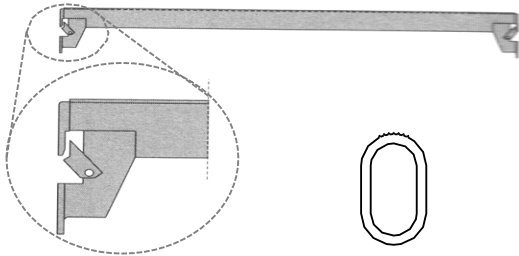

ENRØRS BJELKE EB KL 5

aluminium